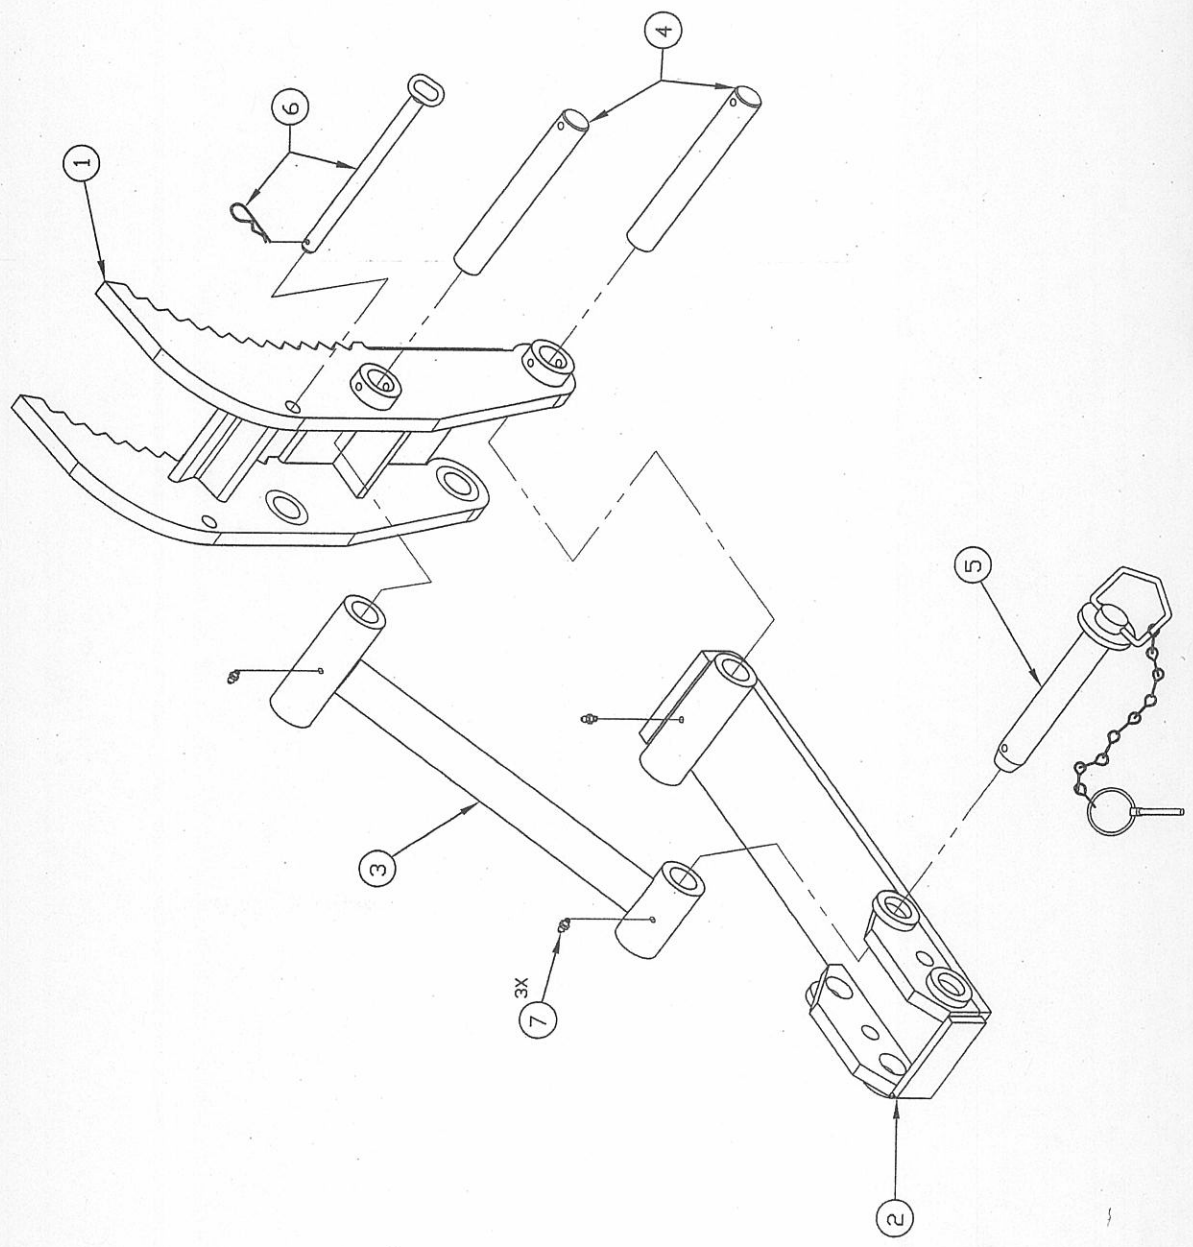

## UAT-50 THUMB ASSEMBLY

2005 Model and Later

ITEM	QTY	PART NO	DESCRIPTION
1	1	UAT-2076	Saw Tooth Arm Assembly
2	1	UAT-2075	Base Assembly
3	1	UAT-2077	Adjustment Link Bar Assembly
4	2	UAT-0078	1" X 6-3/8" Pin
5	1	P71051C	1" X 5" Pin and Keeper
6	1	P71012C	1/2" X 7" Pin and Keeper
7	3		1/4" - 28 NF Straight Grease Zirk
8	2		1/4" X 2" NC Gr. 5 Cap Screw (not shown)
9	2		1/4" NC Nylock Nut (not shown)
10	1	CAUT-006	Caution Decal (not shown)
11	1	DANG-003	Danger Decal (not shown)

**UAT-100 THUMB ASSEMBLY** (UAT-100-R)  
2005 Model and Later

ITEM	QTY	PART NO	DESCRIPTION
1	1	UAT-2100	Saw Tooth Arm Assembly
2	1	UAT-2102	Base Assembly
3	1	UAT-2101	Adjustment Link Bar Assembly
4	2	UAT-100-1-5	1" X 6-3/4" Pin
5	1	P71051C	1" X 5" Pin and Keeper
6	1	P71012C	1/2" X 7" Pin and Keeper
7	3		1/4" - 28 NF Straight Grease Zirk
8	2		1/4" X 2" NC Gr. 5 Cap Screw (not shown)
9	2		1/4" NC Nylock Nut (not shown)
10	1	CAUT-006	Caution Decal (not shown)
11	1	DANG-003	Danger Decal (not shown)

UAT-200 UNIVERSAL ADJUSTABLE THUMB ASSEMBLY

**UAT-200 THUMB ASSEMBLY**

ITEM	QTY	PART NO	DESCRIPTION
1	1	UAT-2001	Saw Tooth Arm Assembly
2	1	UAT-2002	Base Assembly
3	1	UAT-2003	Adjustment Link Bar Assembly
4	2	UAT-200-I	1-1/4" X 8-3/4" Pin
5	1	P71072CL	1-1/4" Dia. Pin
6	1	UAT-200-M	1/2" X 9" Pin and Keeper
7	3		1/4" - 28 NF Straight Grease Zirk
8	2		1/4" X 2-1/2" NC Gr. 5 Cap Screw (not shown)
9	2		1/4" NC Nylock Nut (not shown)
10	1	CAUT-006	Caution Decal (not shown)
11	1	DANG-003	Danger Decal (not shown)