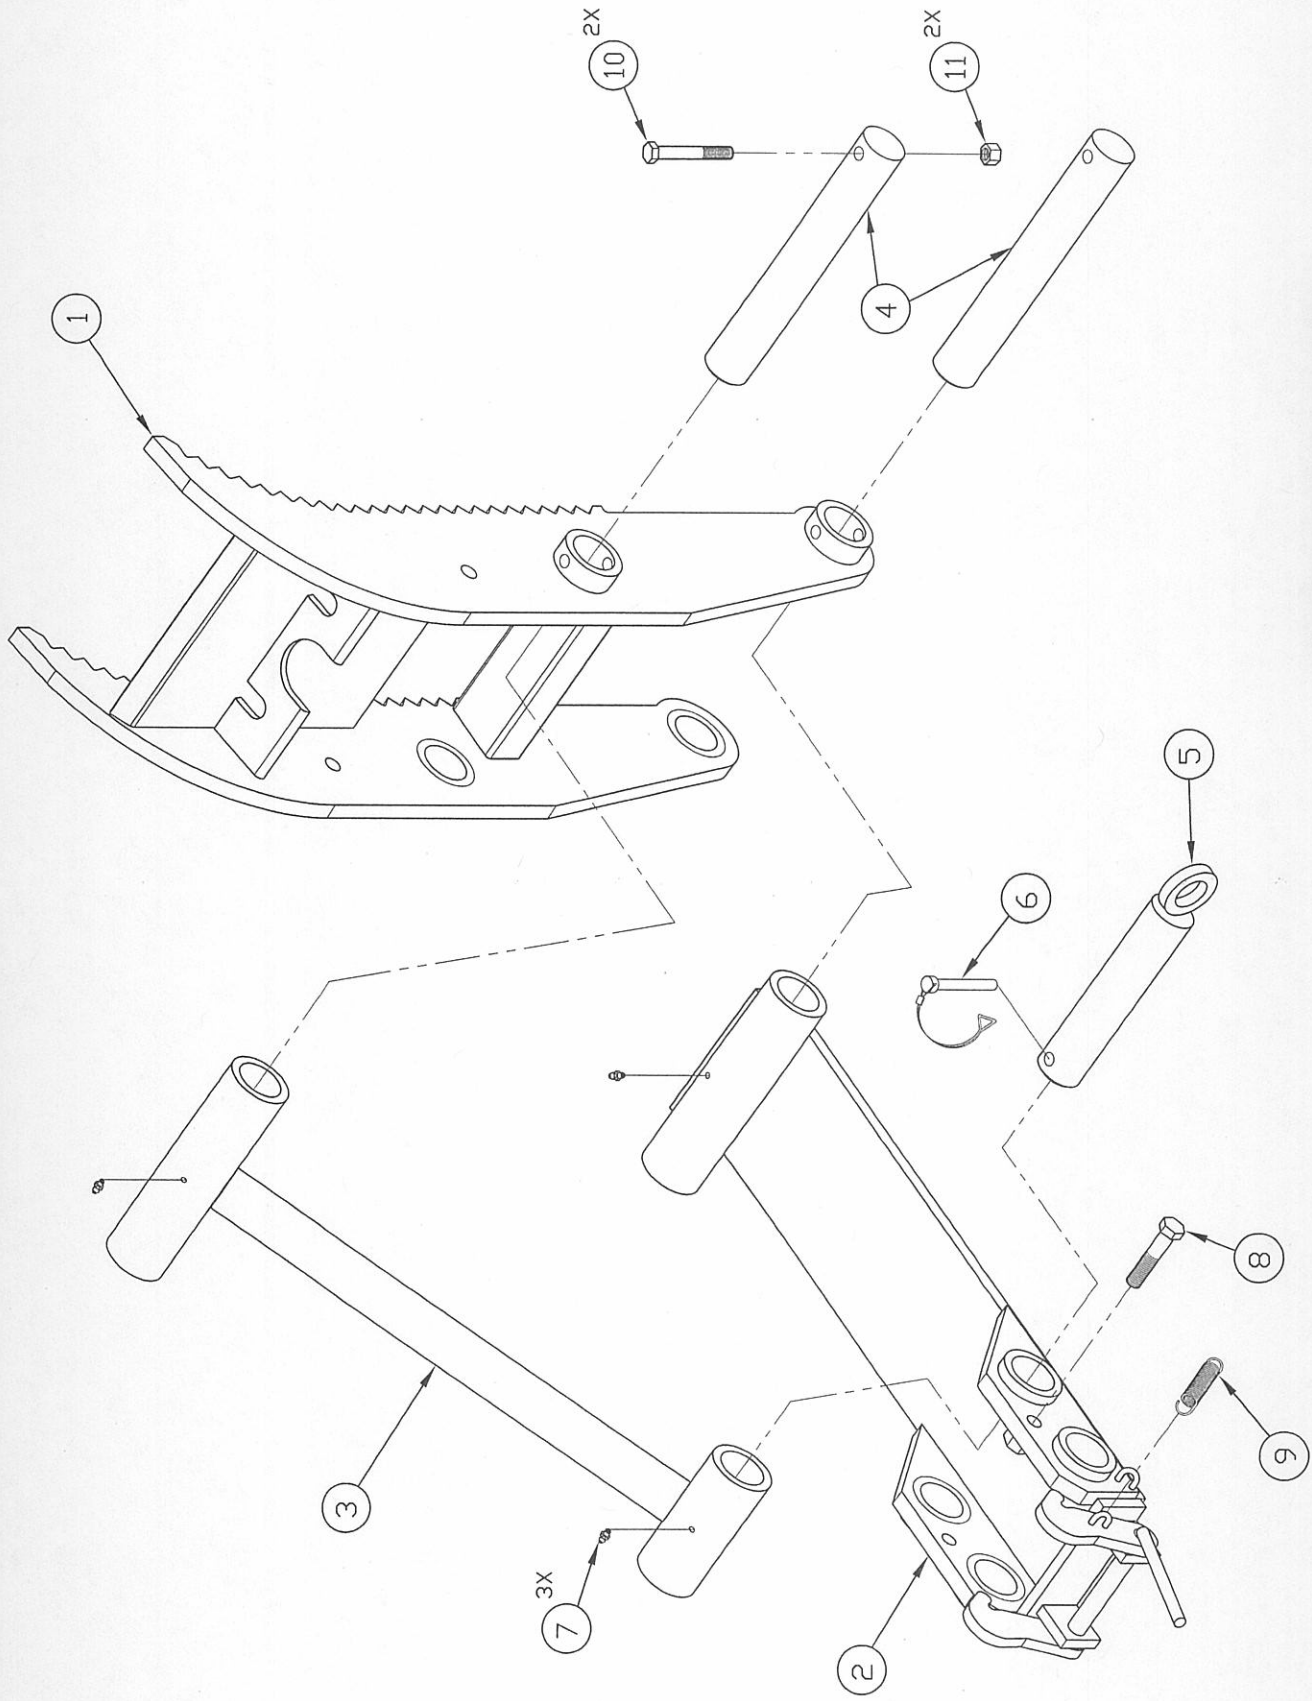

UAT-300 UNIVERSAL ADJUSTABLE THUMB ASSEMBLY

UAT-300 THUMB ASSEMBLY

ITEM	QTY	PART NO	DESCRIPTION
1	1	UAT-2301	Saw Tooth Arm Assembly
2	1	UAT-2302	Base Assembly
3	1	UAT-2303	Adjustment Link Bar Assembly
4	2	UAT-300-I	2" X 13-1/4" Pin
5	1	UAT-2304	2" X 9-1/2" Pin
6	1		PTO Pin
7	3		1/4" - 28 NF Straight Grease Zirk
8	1		5/8" X 3" NC Gr. 5 Cap Screw
9	1	UAT-300-W	Spring
10	2		3/8" X 3-1/2" NC Gr. 5 Cap Screw
11	2		3/8" NC Nylock Nut
11	1	CAUT-006	Caution Decal (not shown)
12	1	DANG-003	Danger Decal (not shown)