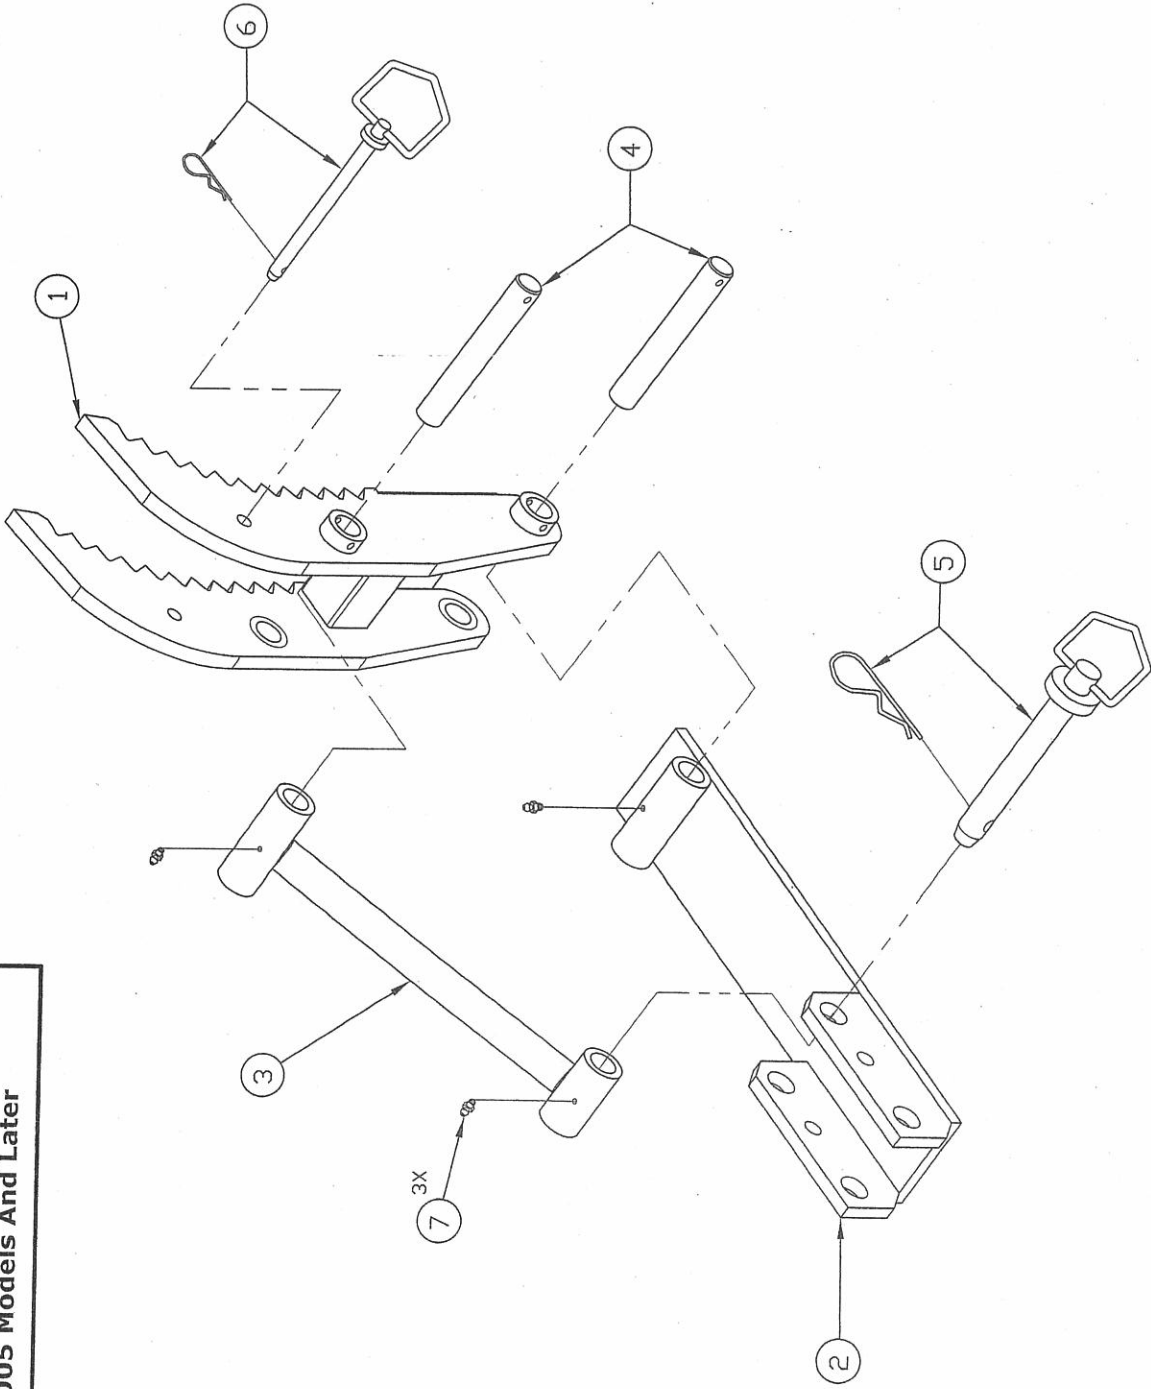

## UAT-50 THUMB ASSEMBLY

2005 Model and Later

ITEM	QTY	PART NO	DESCRIPTION
1	1	UAT-2076	Saw Tooth Arm Assembly
2	1	UAT-2075	Base Assembly
3	1	UAT-2077	Adjustment Link Bar Assembly
4	2	UAT-0078	1" X 6-3/8" Pin
5	1	P71051C	1" X 5" Pin and Keeper
6	1	P71012C	1/2" X 7" Pin and Keeper
7	3		1/4" - 28 NF Straight Grease Zirk
8	2		1/4" X 2" NC Gr. 5 Cap Screw (not shown)
9	2		1/4" NC Nylock Nut (not shown)
10	1	CAUT-006	Caution Decal (not shown)
11	1	DANG-003	Danger Decal (not shown)

**UAT-100 THUMB ASSEMBLY** (UAT-100-R)  
2005 Model and Later

ITEM	QTY	PART NO	DESCRIPTION
1	1	UAT-2100	Saw Tooth Arm Assembly
2	1	UAT-2102	Base Assembly
3	1	UAT-2101	Adjustment Link Bar Assembly
4	2	UAT-100-1-5	1" X 6-3/4" Pin
5	1	P71051C	1" X 5" Pin and Keeper
6	1	P71012C	1/2" X 7" Pin and Keeper
7	3		1/4" - 28 NF Straight Grease Zirk
8	2		1/4" X 2" NC Gr. 5 Cap Screw (not shown)
9	2		1/4" NC Nylock Nut (not shown)
10	1	CAUT-006	Caution Decal (not shown)
11	1	DANG-003	Danger Decal (not shown)

UAT-300 UNIVERSAL ADJUSTABLE THUMB ASSEMBLY

**UAT-300 THUMB ASSEMBLY**

ITEM	QTY	PART NO	DESCRIPTION
1	1	UAT-2301	Saw Tooth Arm Assembly
2	1	UAT-2302	Base Assembly
3	1	UAT-2303	Adjustment Link Bar Assembly
4	2	UAT-300-I	2" X 13-1/4" Pin
5	1	UAT-2304	2" X 9-1/2" Pin
6	1		PTO Pin
7	3		1/4" - 28 NF Straight Grease Zirk
8	1		5/8" X 3" NC Gr. 5 Cap Screw
9	1	UAT-300-W	Spring
10	2		3/8" X 3-1/2" NC Gr. 5 Cap Screw
11	2		3/8" NC Nylock Nut
11	1	CAUT-006	Caution Decal (not shown)
12	1	DANG-003	Danger Decal (not shown)